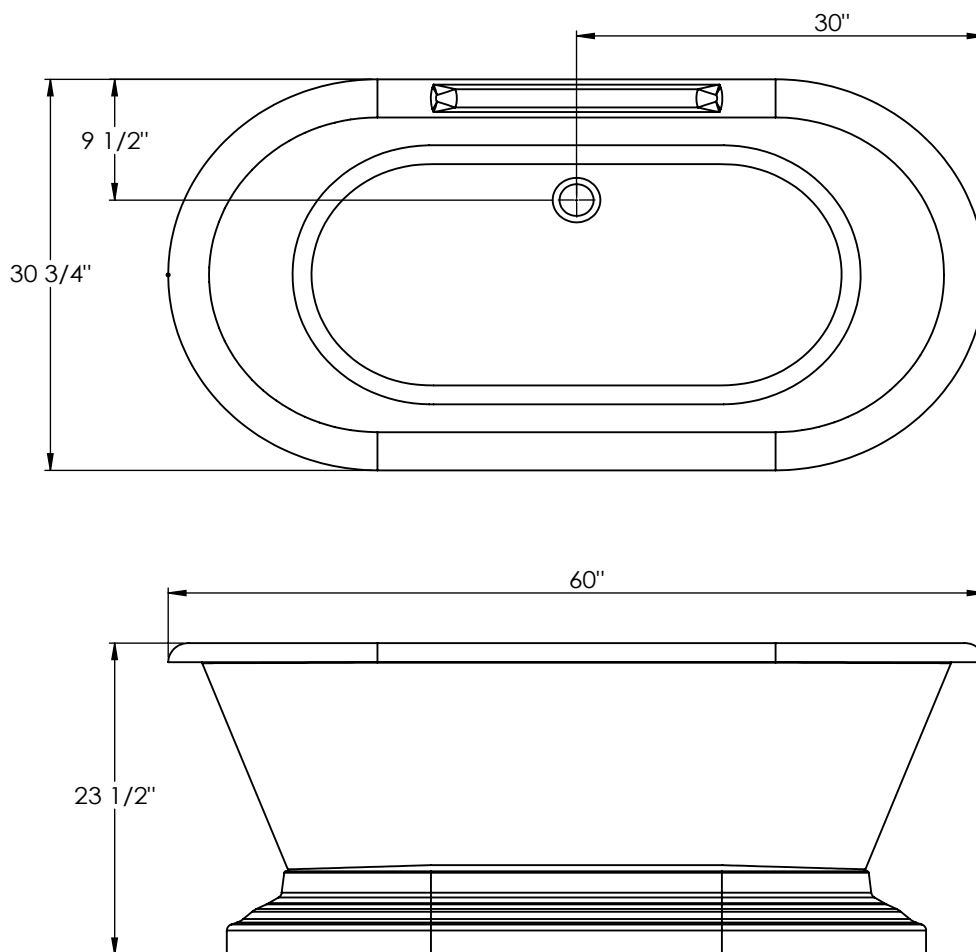

THREE RIVERS
TRADING CO.

SPECIFICATIONS

Overall Dimensions 60" L x 30 3/4" W x 23 1/2" H

Water Capacity 46 Gallons

Tub Weight 86lbs

Sapelo

Freestanding Acrylic Bathtub

All measurements are approximate. Measurements may vary +/- 1/2".